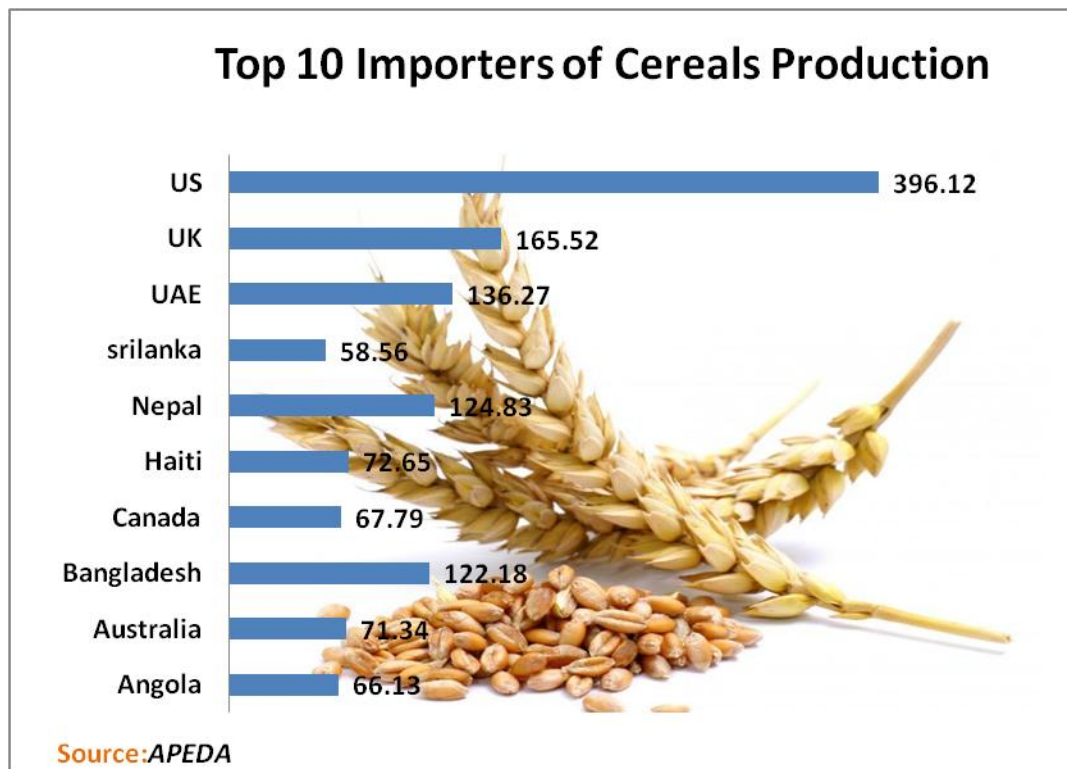

Export Statistics of Cereals Production

S.No	Year	Production(in Rs Crore)
1	2010-11	1,252.83
2	2011-12	1870.02
3	2012-13	2197.85

Source: Financial Express

Date: July 18 2013

Visit: <http://epaper.financialexpress.com/137337/Hyderabad/18-July-2013#page/24/1>